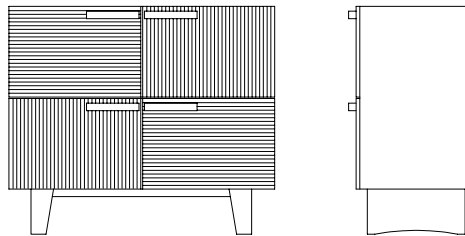

Zebra Junior Dresser

36"x15"x30"
2 drawer dresser with Bronze finished pulls
Zebra wood front, Maple case, Oak feet

GO BUILD STUDIO
FURNITURE DESIGN