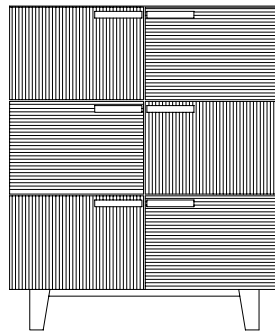

## Zebra Dresser

42"x15"x42"  
4 drawer dresser (two wide, two narrow) with Bronze finished pulls  
Zebrawood front, Maple case, Oak feet

**GO BUILD STUDIO**  
FURNITURE DESIGN