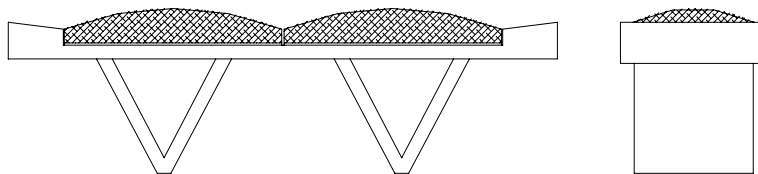

Wing Bench

60"x15"x18"
60" and 48" lengths.
Customer's own fabric (2yds).
Available in Walnut, Cherry, Maple, Dyed Oak and Natural Oak.

GO BUILD STUDIO
FURNITURE DESIGN