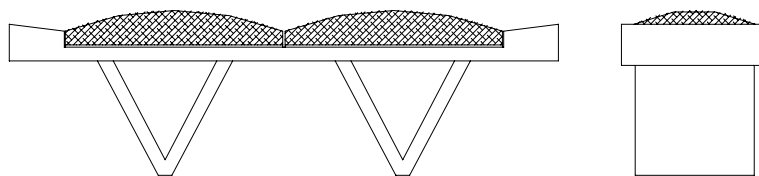

Wing Bench

60"x15"x18"
60" and 48" lengths.
Customer's own fabric (2yds).
Available in Walnut, Cherry, Maple, Dyed Oak and Natural Oak.

GO BUILD STUDIO
FURNITURE DESIGN