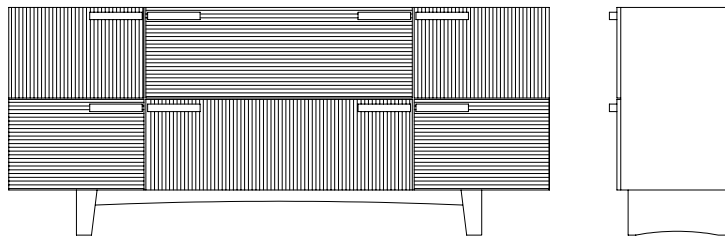

Six Zebra Dresser

72"x15"x30"
6 drawer dresser (two wide, four narrow) with Bronze finished pulls
Zebrawood front, Maple case, Oak feet

GO BUILD STUDIO
FURNITURE DESIGN