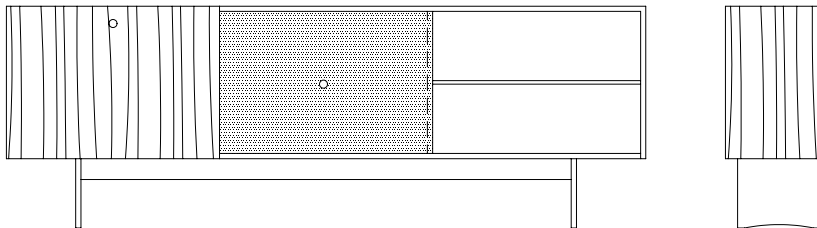

Rouge Buffet

90"x14"x30"

Adjustable shelves, sliding frosted panel, drop down wood door, red laminate back panel
Available in Maple, Walnut, Cherry, Oak
Shown in Maple

GO BUILD STUDIO
FURNITURE DESIGN