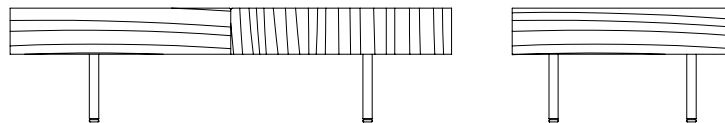

Floating World Table

48"x24"x12"
Customizable length and width.
Chrome Legs
Available in Walnut, Oak, Zebrawood and Bamboo.
Pictured in Amber Bamboo

GO BUILD STUDIO
FURNITURE DESIGN