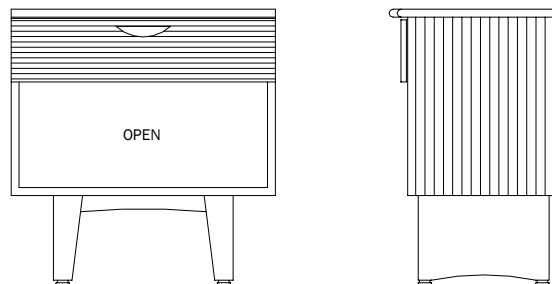

## Arlo Table

26"x15"x26" high  
Single drawer Bamboo side table with White Oak feet and Aluminum pull  
Available in Natural and Amber Bamboo

**GO BUILD STUDIO**  
FURNITURE DESIGN