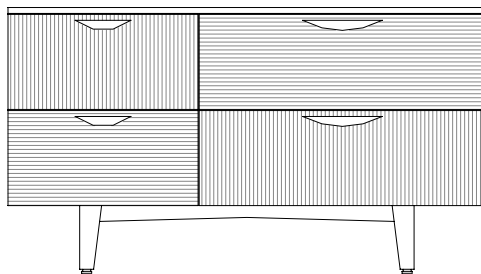

## Arlo Junior

60"x15"x32" high  
Four drawer bamboo dresser with White Oak feet and Aluminum pulls  
Available in Natural and Amber Bamboo

**GO BUILD STUDIO**  
FURNITURE DESIGN