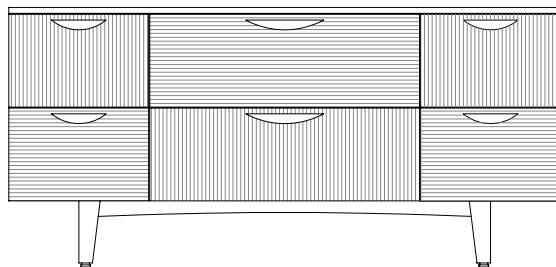

Arlo Dresser

71"x15"x32" high
Six drawer bamboo dresser with White Oak feet and Aluminum pulls

GO BUILD STUDIO
FURNITURE DESIGN